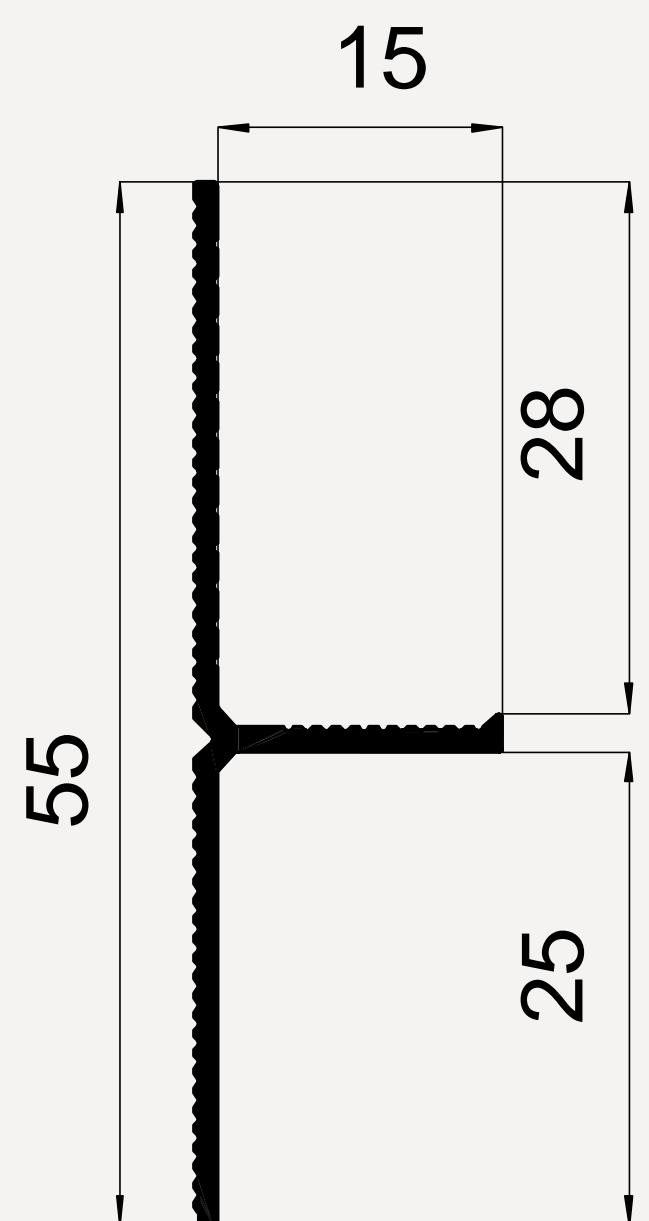

24,90 € PER METRE

* Price without VAT