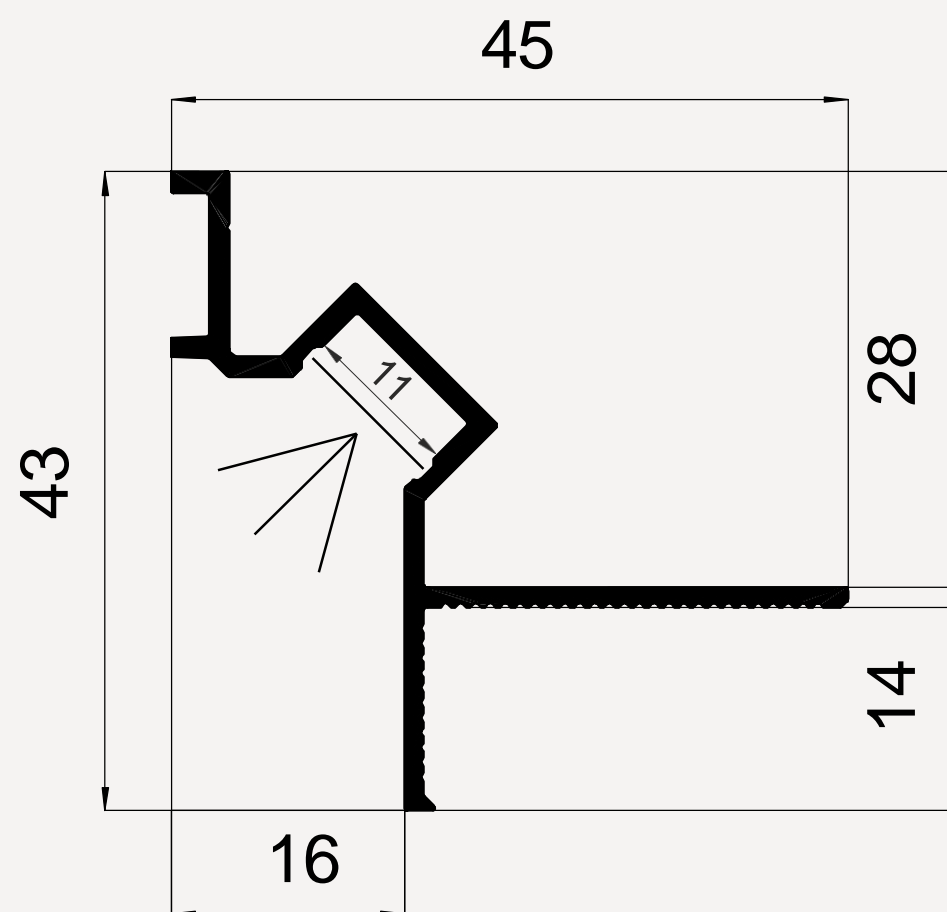

■ **Material:**
Anodized aluminium

■ **Color:**
Black - ●

■ **PROFILE LENGTH:**
2.5 m

■ **COMPATIBLE WITH:**
plasterboard 12.5 mm

■ **ENSURES** that no cracks form between walls and ceilings

■ **FEATURES:**
Special platform for the installation of led lights. Covers the light source itself. Light diffuser price +4,50 Eur per meter.