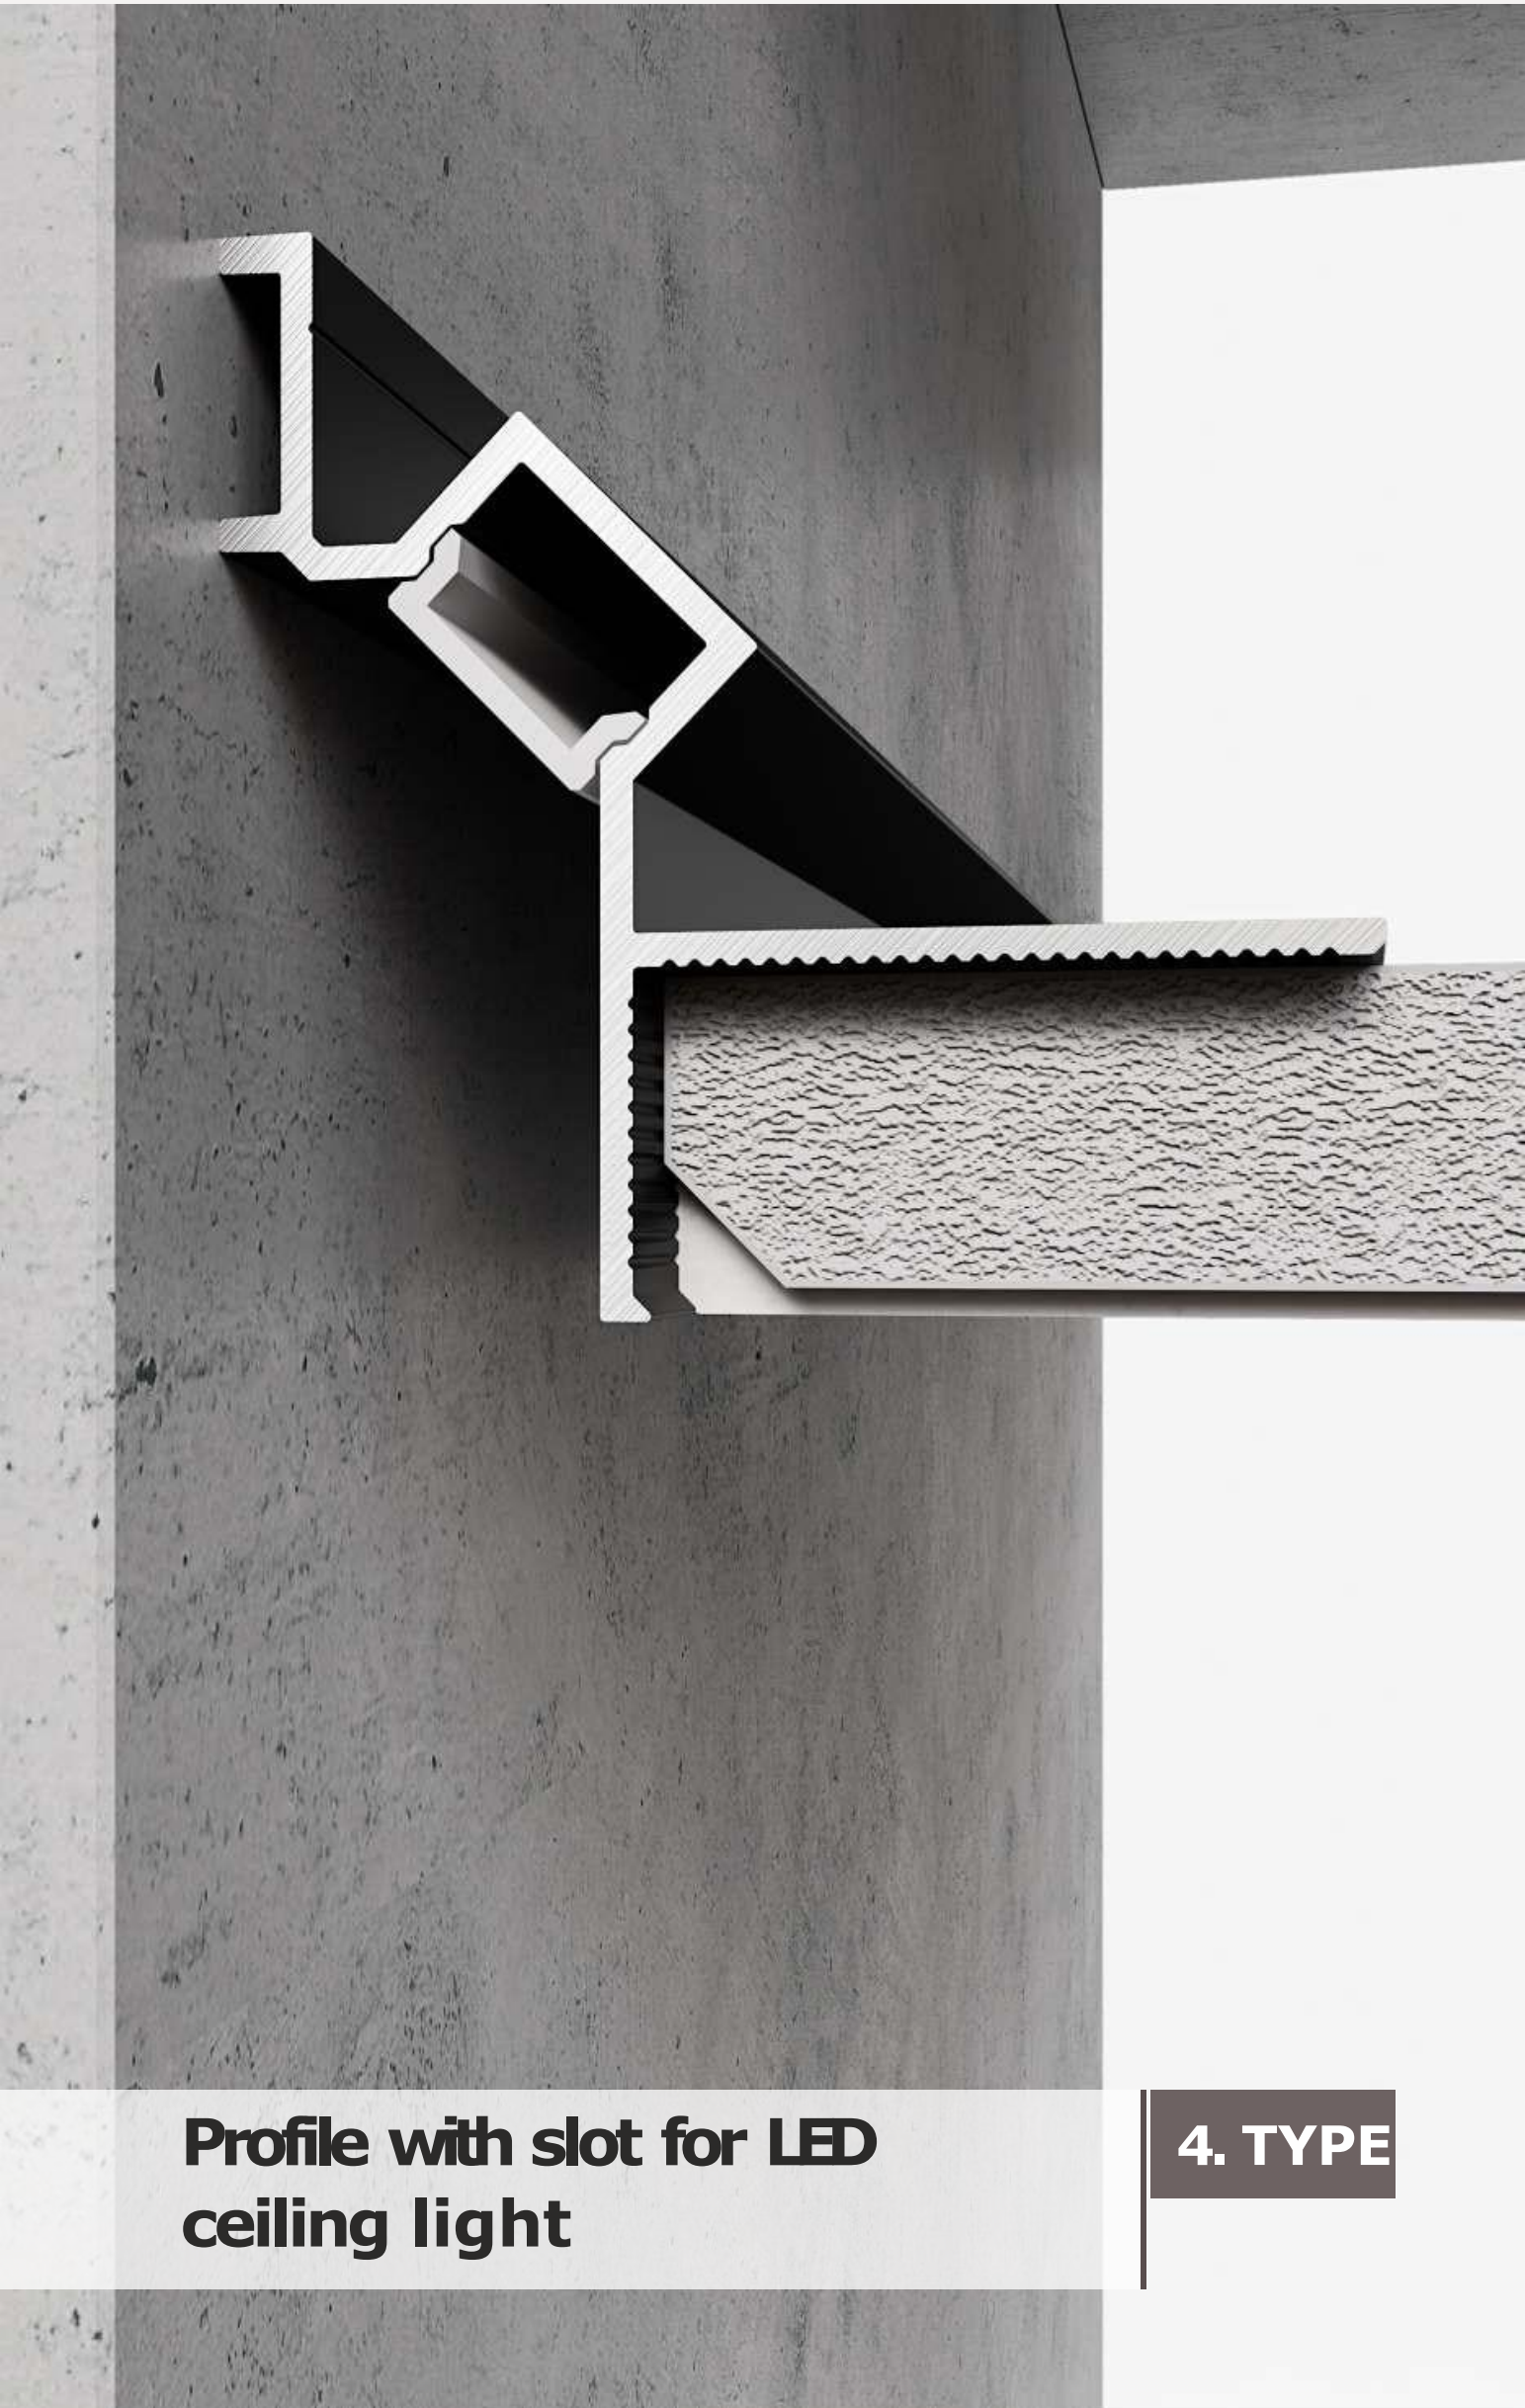

Profile with slot for LED ceiling light

4. TYPE

■ **Material:**
Anodized aluminium

■ **Color:**
Black - ●

■ **PROFILE LENGTH:**
2.5 m

■ **COMPATIBLE WITH:**
plasterboard 12.5 mm

■ **ENSURES** that no cracks form between walls and ceilings