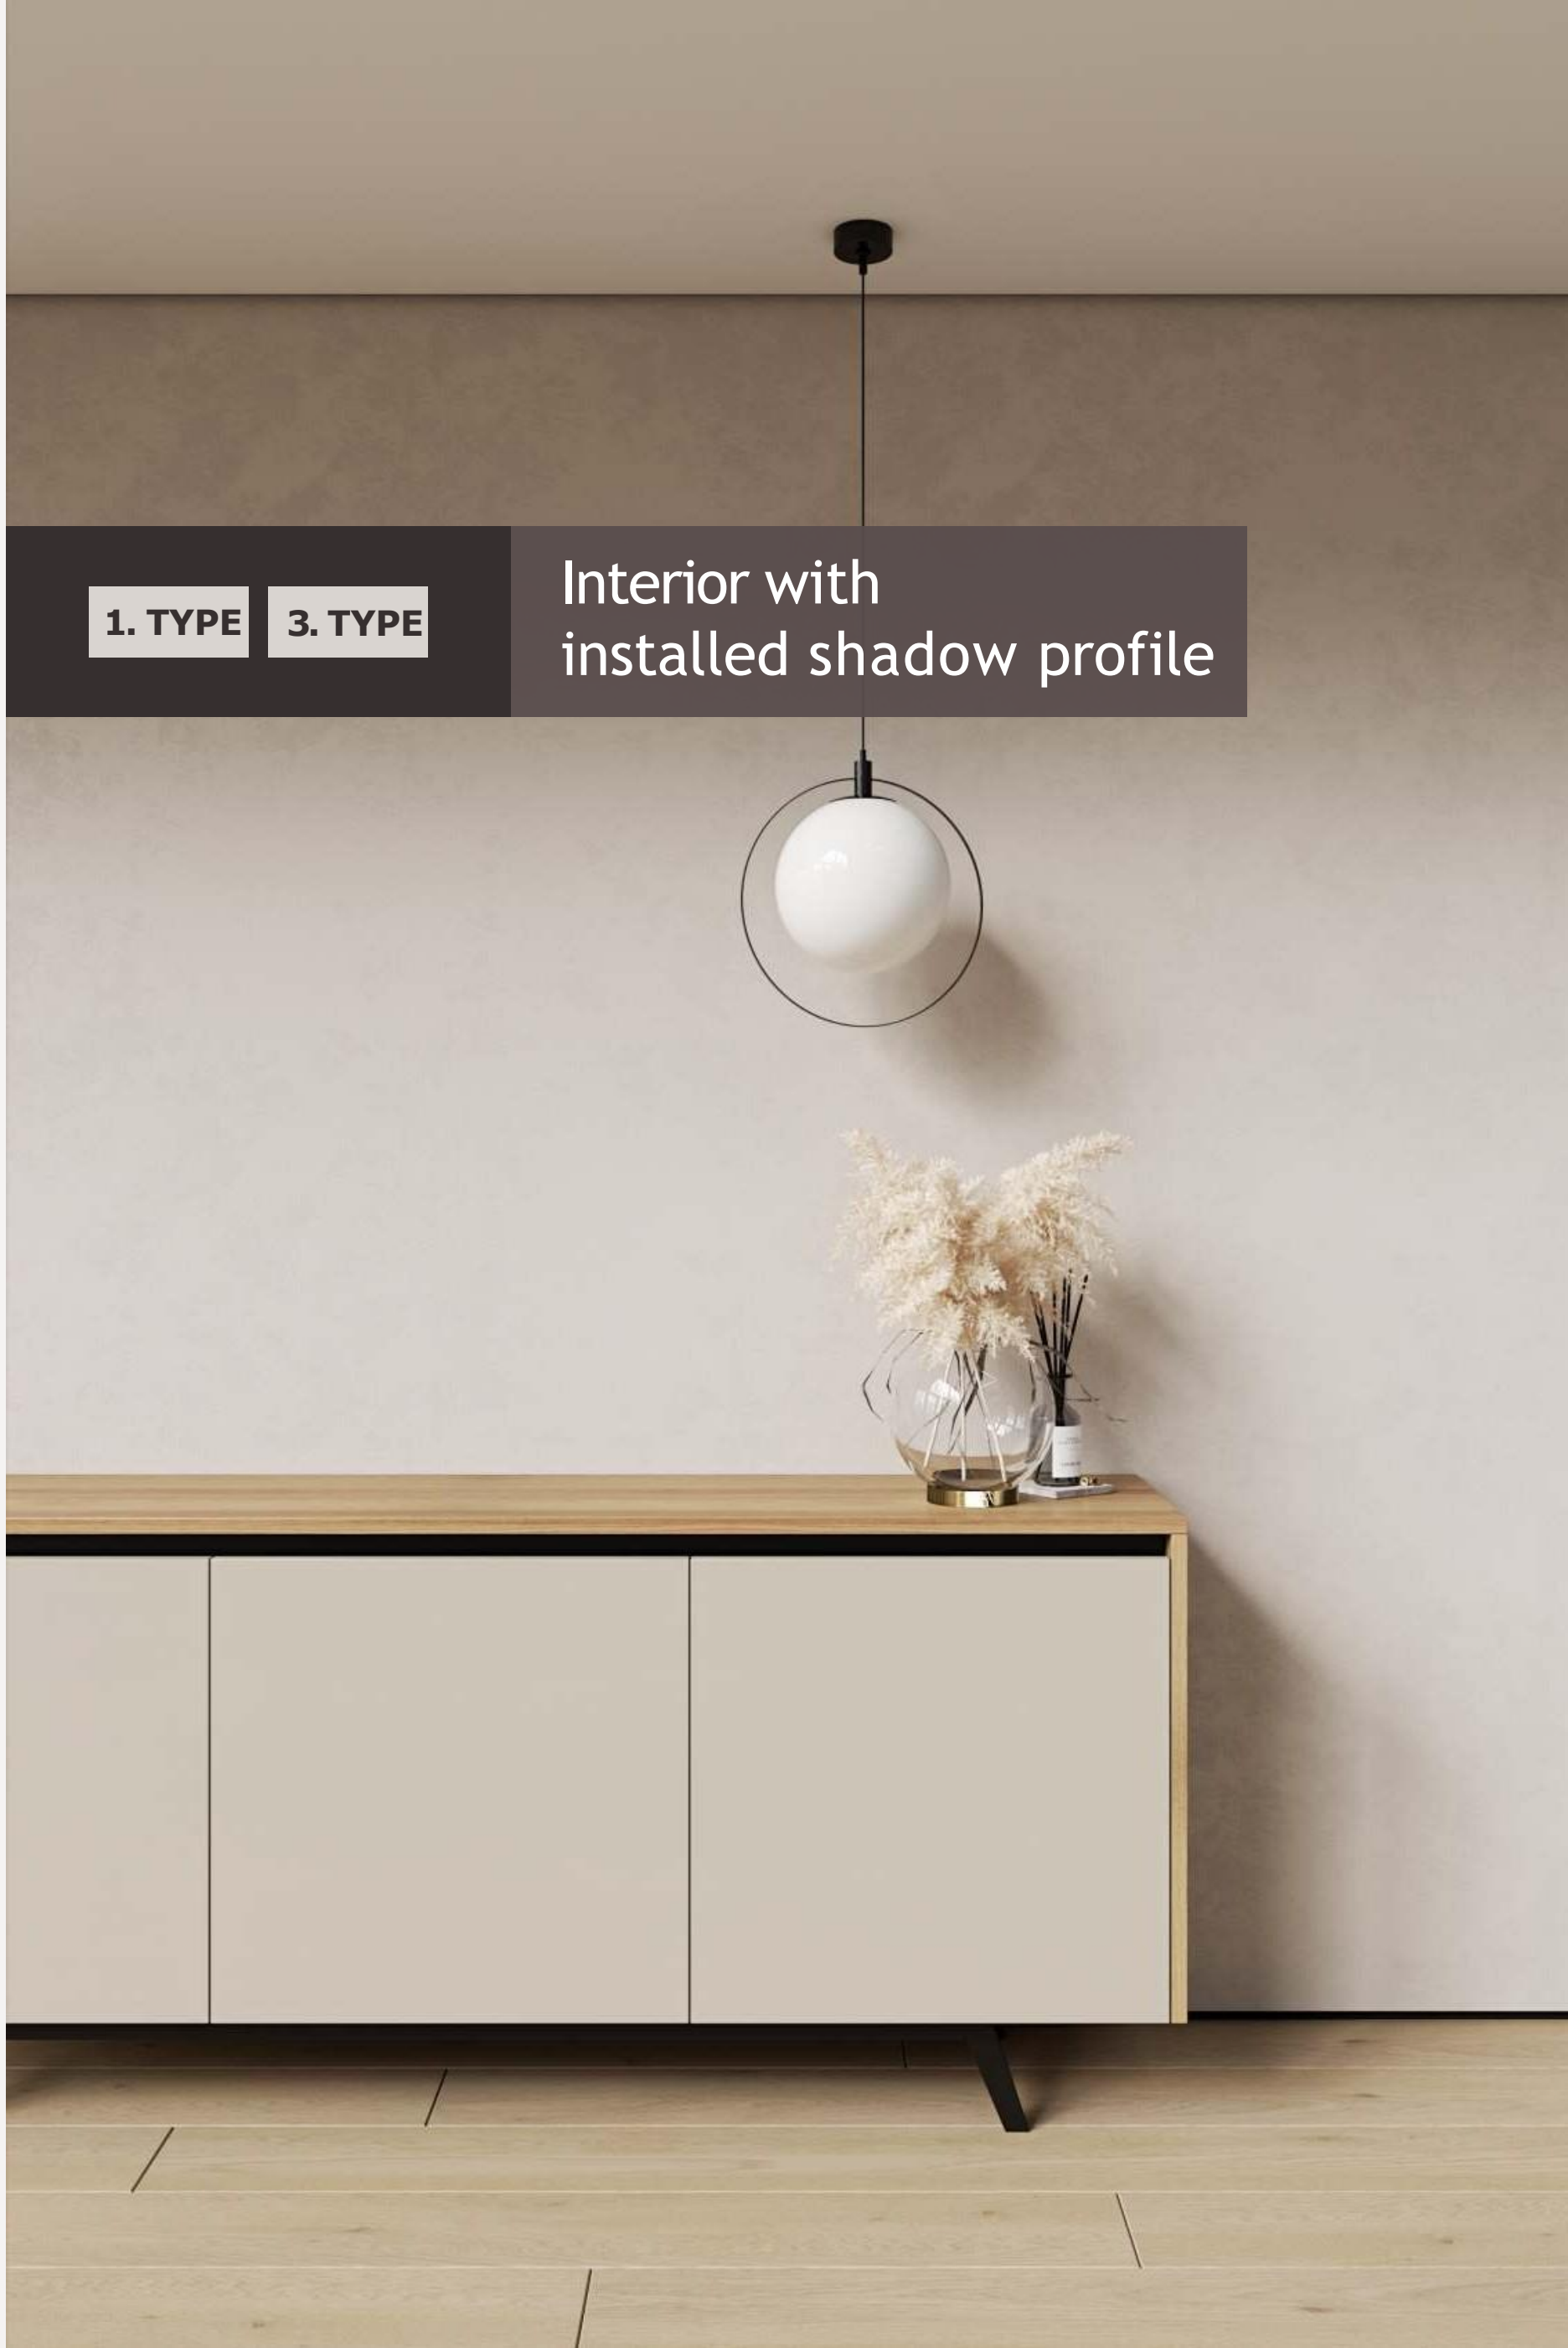

1. TYPE

3. TYPE

Interior with installed shadow profile