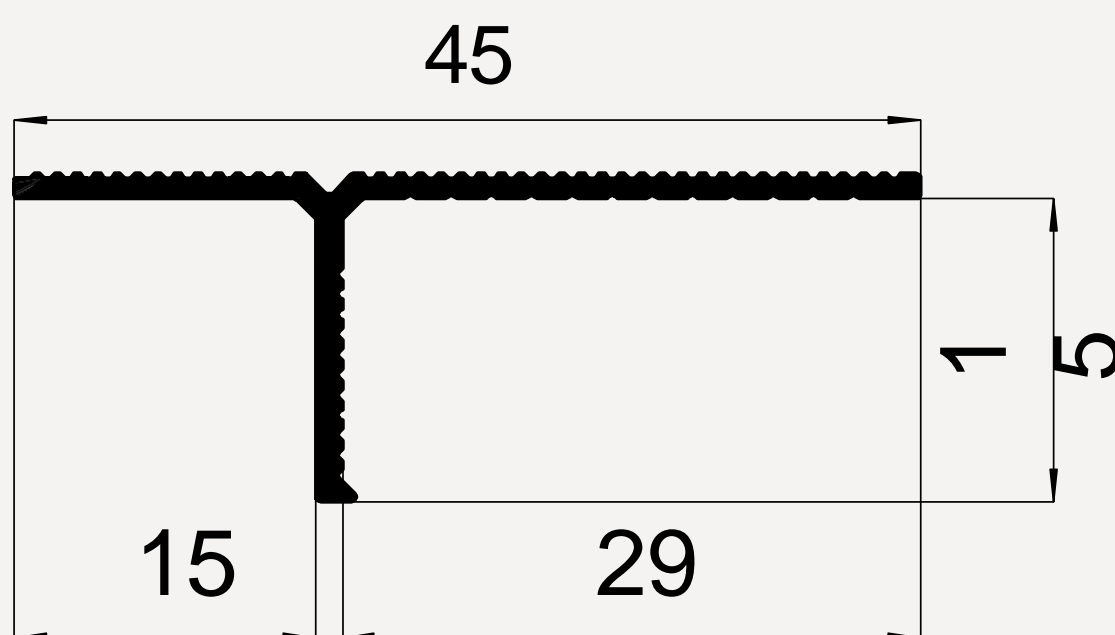

■ **Color:**
Black - ●

■ **PROFILE LENGTH:**
2.5 m

■ **FOR THE FOLLOWING WALL TYPES:**
Wood panels, tiles, stone panels, glass panels
No additional fixings required.

■ **NO ADDITIONAL FIXINGS ARE REQUIRED**

■ **Application variants:**

- BETWEEN**
- Wall and floor
 - Wall and ceiling
 - Wall and wall

24,90 € PER METRE

* Price without VAT

SHADOW PROFILE FOR CEILING

3. TIPS

■ **Material:**
Anodized aluminium

■ **Color:**
Black - ●

■ **PROFILE LENGTH:**
2.5 m

■ **NO ADDITIONAL FIXINGS ARE REQUIRED**

■ **ENSURES** that no cracks form between walls and ceilings

■ **COMPATIBLE WITH:**
plasterboard
12.5 mm

24,90 € | PER METRE

* Price without VAT