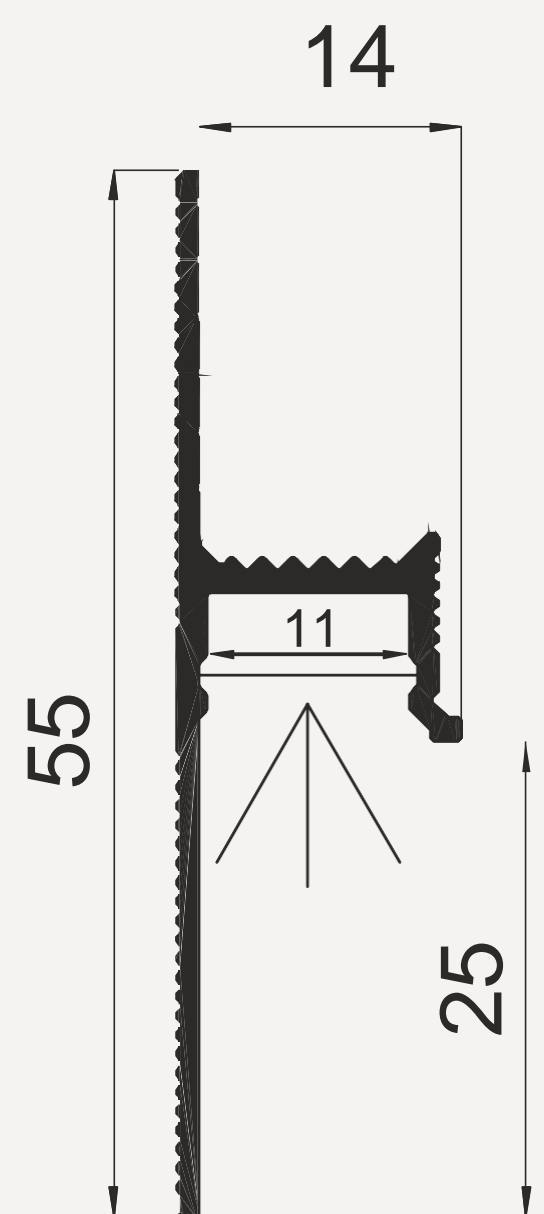

■ **Material:**
Anodized aluminium

■ **Color:**
Black - ●

■ **PROFILE LENGTH:**
2.5 m

■ **SUITABLE FOR THE FOLLOWING WALL TYPES:**
Walls for future plastering,
wallpapering and decorative plastering,
For wall and plastering and decorative plastering.

■ **NO ADDITIONAL FIXINGS ARE REQUIRED**

■ **ADDITIONAL OPTIONS:**
There is an option to install LED lighting.
Light diffuser price +4,50 Eur per meter.