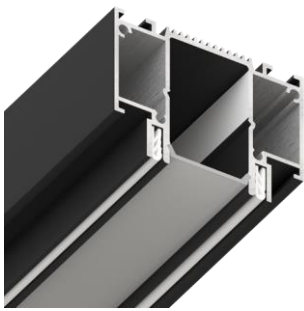

SLOTT CANYON

NARROW LIGHT LINE

Black

White

Retail price per 1 meter

€ 55,06

€ 55,85

2 m

Nominal profile length

2.05 m

Actual profile length

2 m

Minimal quantity of profile

!

An order is in multiples of 1 rod

!

NOTE! The connectors shown on page 10 are used for installation.

END CAPS
SLOTT CANYON