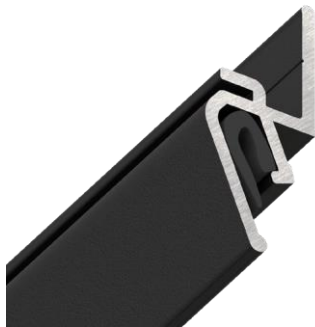

2 m

Actual profile length

2 m

Minimal quantity of profile

!

An order is in multiples of 1 rod

!

NOTE! The connectors shown on [page 7](#) are used for installation.