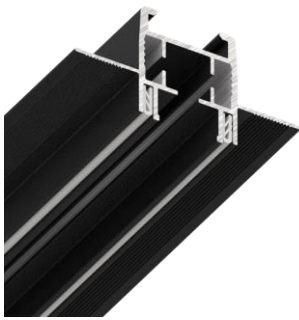

SLOTT MOTION CURTAIN TRACK

Black

White

Retail price per 1 meter

€ 48,36 € 49,00

2 m

Nominal profile length

2 m

Actual profile length

2 m

Minimal quantity of profile

!

An order is in multiples of 1 rod

Each profile is machined on one side for the motor drive connector. The length of the trimmed part is 80 mm