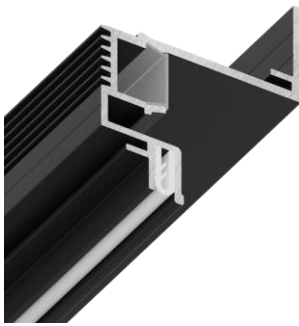

SLOTT VILLAR MINI

FLOATING PROFILE

Black

White

Retail price per 1 meter

€ 35,16

€ 35,63

2 m

Nominal profile length

2.05 m

Actual profile length

2 m

Minimal quantity of profile

!

An order is in multiples of 1 rod

!

NOTE! The connectors shown on [page 7](#) are used for installation.