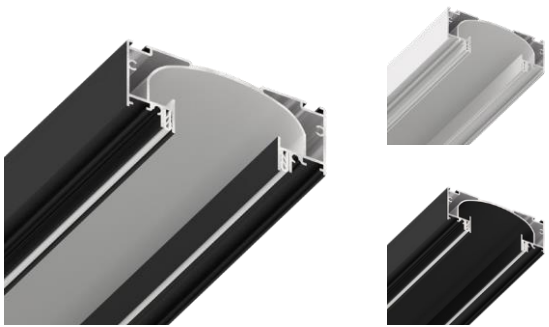

SLOTT 2.0

RECESSED LIGHT LINE

Black White b/w

Retail price per 1 meter € 67,73 € 68,53 € 78,28

2 m Nominal profile length

2.05 m Actual profile length

2 m Minimal quantity of profile

! An order is in multiples of 1 rod

! NOTE! The connectors shown on page 10 are used for installation.

END CAPS
SLOTT 2.0

Retail price per 1 piece

€ 14,47

€ 15,20

€ 16,73