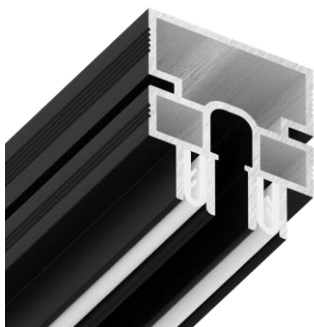

2 m

Minimal quantity of profile

!

An order is in multiples of 1 rod

!

NOTE! The connectors shown on [page 7](#) are used for installation.

SLOTT R

SEPARATION PROFILE