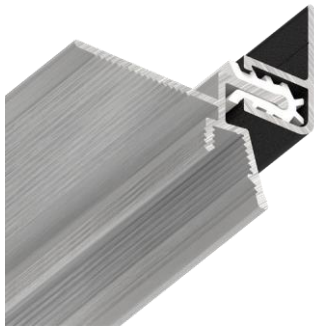

Retail price per 1 piece

€ 48,89

€ 68,50

Linear luminaires L31 and L61 are not fitted with a light source

PROFILE
SYSTEMS
FOR
DRYWALL

KRAAB GIPPS

SHADOW PROFILE WITH DAMPER

Retail price per 1 meter