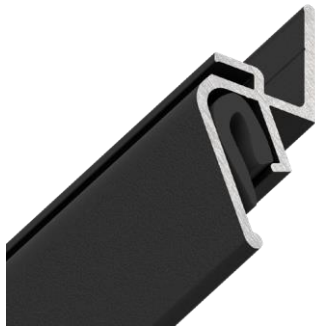

EUROKRAAB

SHADOW PROFILE

Retail price per 1 meter

€ 7,38

2 m

Nominal profile length

2 m

Actual profile length

2 m

Minimal quantity of profile

!

An order is in multiples of 1 rod

!

NOTE! The connectors shown on [page 7](#) are used for installation.

EUROKRAAB STRONG

SHADOW PROFILE

Retail price per 1 meter

€ 7,98

2 m

Nominal profile length

2 m

Actual profile length

2 m

Minimal quantity of profile

!

An order is in multiples of 1 rod

!

NOTE! The connectors shown on [page 7](#) are used for installation.

EUROKRAAB

SHADOW CEILING PROFILE

Retail price per 1 meter

€ 5,92

2 m

Nominal profile length

2 m

Actual profile length

2 m

Minimal quantity of profile

!

An order is in multiples of 1 rod