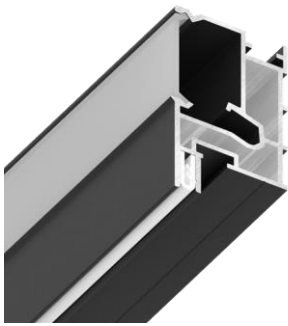

!

An order is in multiples of 1 rod

!

NOTE! The connectors shown on [page 7](#) are used for installation.

SLOTT VILLAR KIT

FLOATING PROFILE

Black

White