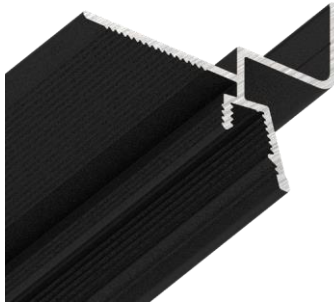

An order is in multiples of 1 rod

KRAAB GIPPS

SHADOW PROFILE

Retail price per 1 meter

€ 9,90

2 m

Nominal profile length

2 m