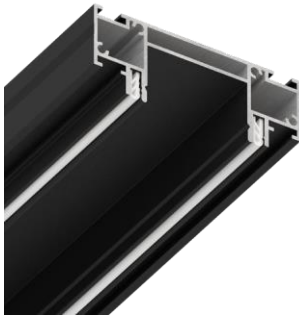

SLOTT INTRUDER

Black

White

SYSTEM FOR EMBEDDING
A ONE-PHASE TRACK
(VISIBLE LIGHT RETAINER)

Retail price per 1 meter

€ 42,15

€ 42,79

2 m

Nominal profile
length

2.05 m

Actual profile
length

2 m

Minimal quantity
of profile

!

An order is in
multiples of 1 rod

!

NOTE! The connectors shown on [page 10](#) are used for installation.

END CAPS
SLOTT INTRUDER

Retail price per 1 piece

€ 10,98

€ 11,40