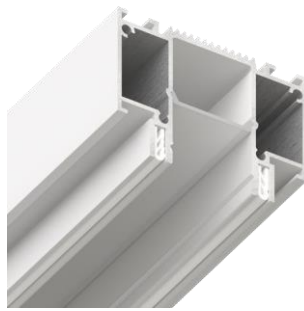

SLOTT CANYON

NARROW LIGHT LINE

Black

White

Retail price per 1 meter

€ 55,06

€ 55,85

2 m

Nominal profile length

2.05 m

Actual profile length

2 m

Minimal quantity of profile

!

An order is in multiples of 1 rod

!

NOTE! The connectors shown on page 10 are used for installation.

END CAPS
SLOTT CANYON