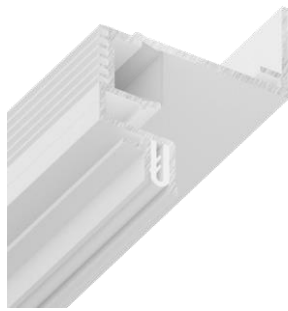

SLOTT VILLAR MINI

FLOATING PROFILE

Black

White

Retail price per 1 meter

€ 35,16

€ 35,63

2 m

Nominal profile length

2.05 m

Actual profile length

2 m

Minimal quantity of profile

!

An order is in multiples of 1 rod

!

NOTE! The connectors shown on [page 7](#) are used for installation.