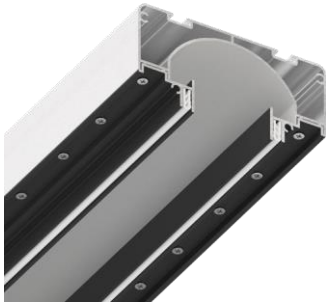

! An order is in multiples of 1 rod

! NOTE! The connectors shown on page 10 are used for installation.

END CAPS
SLOTT 2.0

Retail price per 1 piece

€ 14,47

€ 15,20

€ 16,73

SLOTT 35