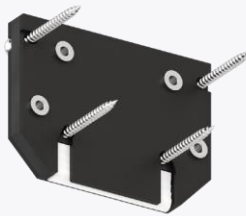

!

NOTE! The connectors shown on page 10 are used for installation.

END CAPS
SLOTT CANYON

Retail price per 1 piece

€ 13,43

€ 13,56

LINEAR LUMINAIRES SLOTT

L31	L61
Length 31 cm	Length 61 cm