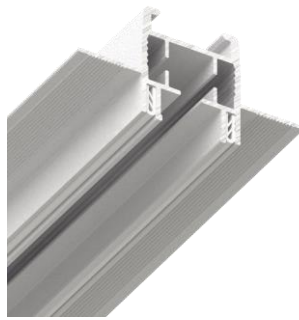

SLOTT MOTION CURTAIN TRACK

Black

White

Retail price per 1 meter

€ 48,36 € 49,00

2 m

Nominal profile length

2 m

Actual profile length

2 m

Minimal quantity of profile

!

An order is in multiples of 1 rod

Each profile is machined on one side for the motor drive connector. The length of the trimmed part is 80 mm