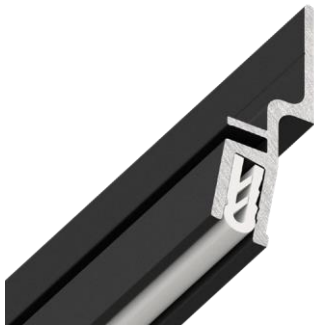

2 m

Actual profile length

2 m

Minimal quantity of profile

!

An order is in multiples of 1 rod

!

NOTE! The connectors shown on [page 7](#) are used for installation.