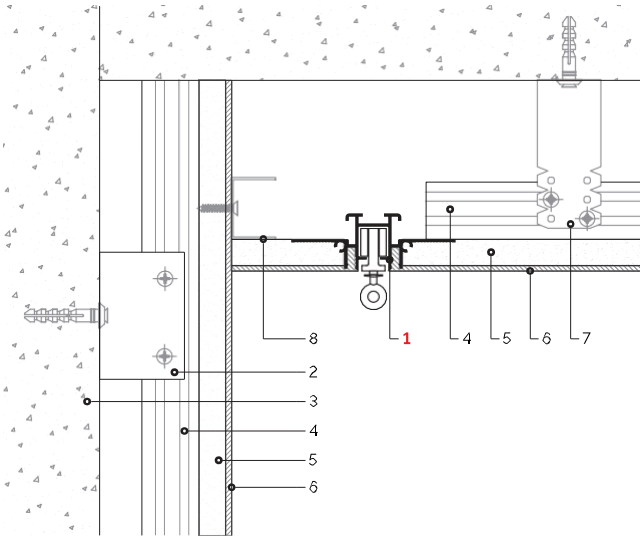

Installation diagram for drywall

F2.CR514B — painted in Black*
(RAL 9005 matte)

46 EUR