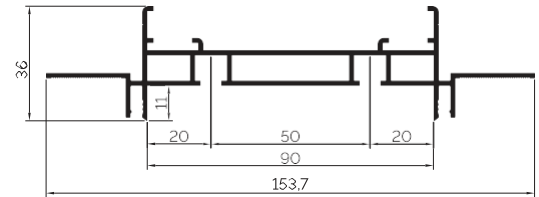

Mounted on drywall hangers.

F2.CR514

F2.CR1150

F2.CR1190

End cap :

Hooks
end cap

Hooks

Straight and 90°
angle connect