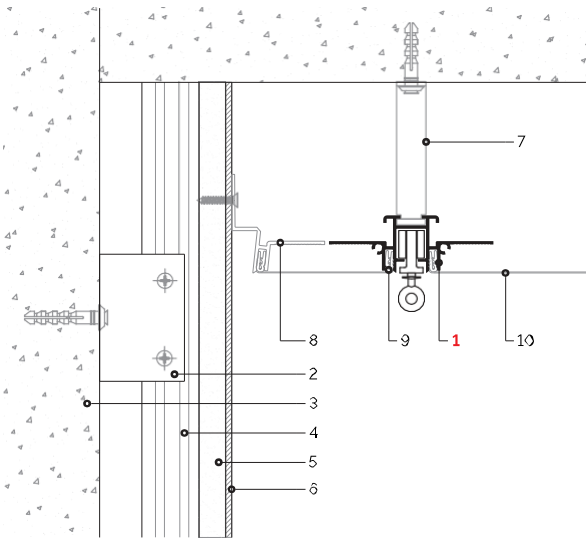

Mounted on drywall hangers.

F2.CR514

F2.CR1150

F2.CR1190

End cap :

Hooks
end cap

Hooks

Straight and 90°
angle connect

46 EUR

F2.CR1150B — painted in Black*
(RAL 9005 matte)

46 EUR

F2.CR1190B — painted in Black*
(RAL 9005 matte)

61 EUR

1. Cornice
2. Fastening
of the suspension
is straight
3. The wall
4. Profile for plasterboard
5. GKL
6. Putty
7. U-shaped suspension
8. Profile

Installation diagram for stretch ceilings

F2.CR514B — painted in Black' (RAL 9005 matte)

46 EUR

F2.CR1150B — painted in Black' (RAL 9005 matte)

46 EUR

F2.CR1190B — painted in Black' (RAL 9005 matte)

61 EUR

1. Cornice
2. Fastening of the suspension is straight
3. The wall
4. Profile for plasterboard
5. GKL
6. Putty
7. Suspension
8. Profile
9. Harpoon, the joint
10. Film / fabric