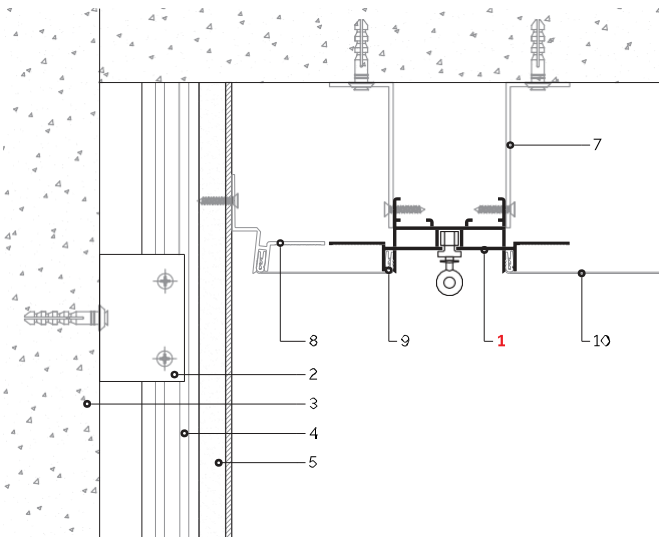

Mounted on drywall hangers.

F2.CR514

F2.CR1150

F2.CR1190

End cap :

Hooks
end cap

Hooks

Straight and 90°
angle connect

46 EUR

F2.CR1150B — painted in Black*
(RAL 9005 matte)

46 EUR

F2.CR1190B — painted in Black*
(RAL 9005 matte)

61 EUR

1. Cornice
2. Fastening
of the suspension
is straight
3. The wall
4. Profile for plasterboard
5. GKL
6. Putty
7. U-shaped suspension
8. Profile

Installation diagram for stretch ceilings

F2.CR514B — painted in Black' (RAL 9005 matte)

46 EUR

F2.CR1150B — painted in Black' (RAL 9005 matte)

46 EUR

F2.CR1190B — painted in Black' (RAL 9005 matte)

61 EUR

1. Cornice
2. Fastening of the suspension is straight
3. The wall
4. Profile for plasterboard
5. GKL
6. Putty
7. Suspension
8. Profile
9. Harpoon, the joint
10. Film / fabric