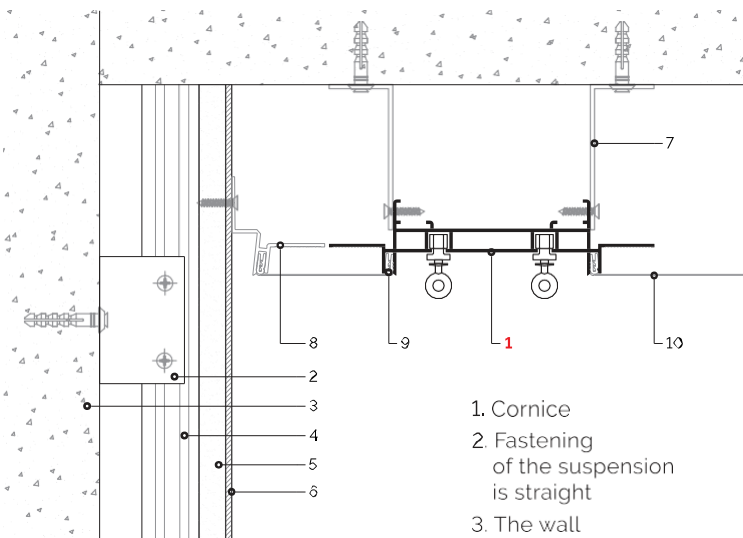

Mounted on drywall hangers.

F2.CR514

F2.CR1150

F2.CR1190

End cap :

Hooks
end cap

Hooks

Straight and 90°
angle connect

Installation diagram for stretch ceilings

F2.CR514B — painted in Black' (RAL 9005 matte)

46 EUR

F2.CR1150B — painted in Black' (RAL 9005 matte)

46 EUR

F2.CR1190B — painted in Black' (RAL 9005 matte)

61 EUR

1. Cornice
2. Fastening of the suspension is straight
3. The wall
4. Profile for plasterboard
5. GKL
6. Putty
7. Suspension
8. Profile
9. Harpoon, the joint
10. Film / fabric