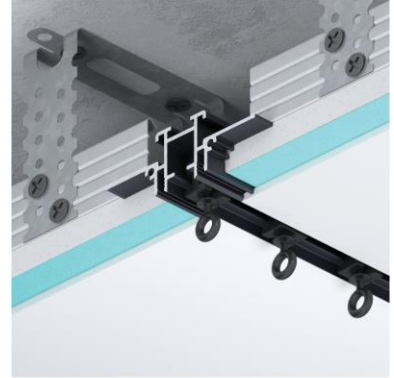

F2.

Concealed mounting curtain rods

double row, single row,
single row mini

January - March
2024

Aluminum

F2PRO

Concealed aluminum cornice FSPRO is a great addition to highlight your room design accents. Our products combine both simplicity of form and ease of installation. The cornice is not only aesthetically beneficial but also reliable and durable.

F2.CR

Concealed mounting curtain rods, universal, aluminum.
Resistant to household chemicals and ultraviolet radiation.
Suitable for plasterboard and stretch ceilings. The minimalist design fits well into any interior. Made of aluminum it withstands the load is durable in use.

Mounted on drywall hangers.

F2.CR514

F2.CR1150

F2.CR1190

End cap :

Hooks
end cap

Hooks

Straight and 90°
angle connect

Covering:

- > Anodowana (Silver, 15 micron)
- > White* (RAL 9003 matte)
- > Black* (RAL 9005 matte)
- > any RAL palette color
*powder paint

Installation diagram for drywall

F2.CR514B — painted in Black*
(RAL 9005 matte)