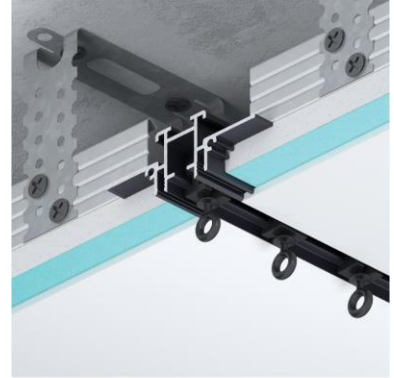

F2.

Concealed mounting curtain rods

double row, single row,
single row mini

January - March
2024

Aluminum

FEPRO

Concealed aluminum cornice FSPRO is a great addition to highlight your room design accents. Our products combine both simplicity of form and ease of installation. The cornice is not only aesthetically beneficial but also reliable and durable.

F2.CR

Concealed mounting curtain rods, universal, aluminum.
Resistant to household chemicals and ultraviolet radiation.
Suitable for plasterboard and stretch ceilings. The minimalist design fits well into any interior. Made of aluminum it withstands the load is durable in use.

Mounted on drywall hangers.

F2.CR514

F2.CR1150

F2.CR1190

End cap :

Hooks
end cap

Hooks

Straight and 90°
angle connect

Covering:

- > Anodowana (Silver, 15 micron)
- > White* (RAL 9003 matte)
- > Black* (RAL 9005 matte)
- > any RAL palette color
*powder paint

Installation diagram for drywall

F2.CR514B — painted in Black*
(RAL 9005 matte)