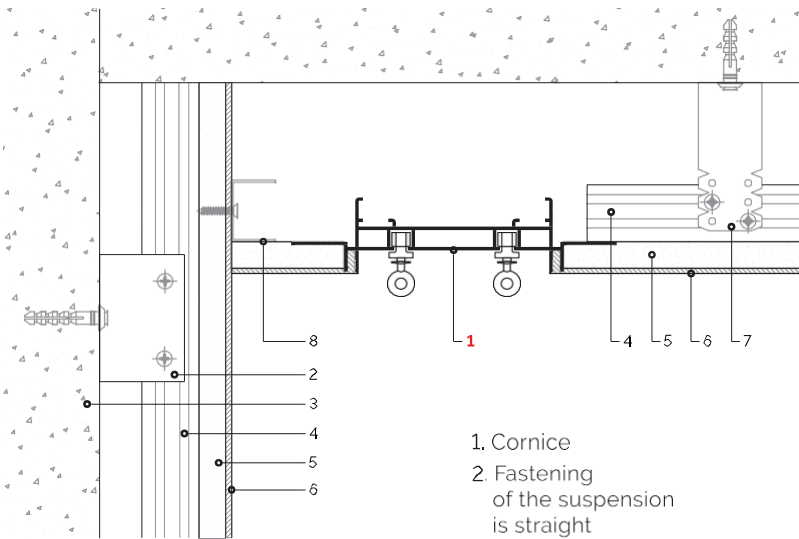

F2.CR1190B — painted in Black*
(RAL 9005 matte)

61 EUR

1. Cornice
2. Fastening
  of the suspension
  is straight
3. The wall
4. Profile for plasterboard
5. GKL
6. Putty
7. U-shaped suspension
8. Profile