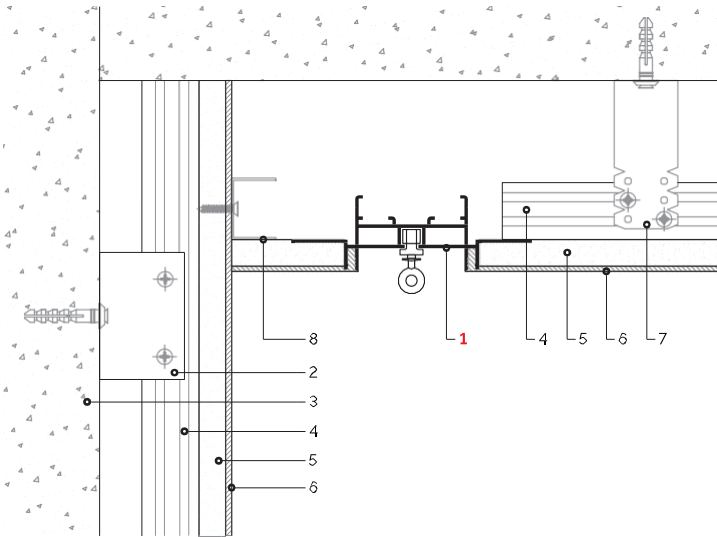

F2.CR1150B — painted in Black*
(RAL 9005 matte)

46 EUR