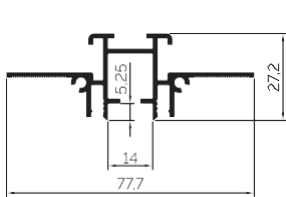

Mounted on drywall hangers.

F2.CR514

F2.CR1150

F2.CR1190

End cap :

Hooks
end cap

Hooks

Straight and 90°
angle connect