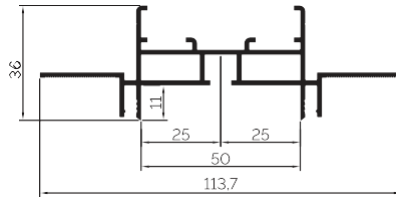

Mounted on drywall hangers.

F2.CR514

F2.CR1150

F2.CR1190

End cap :

Hooks
end cap

Hooks

Straight and 90°
angle connect