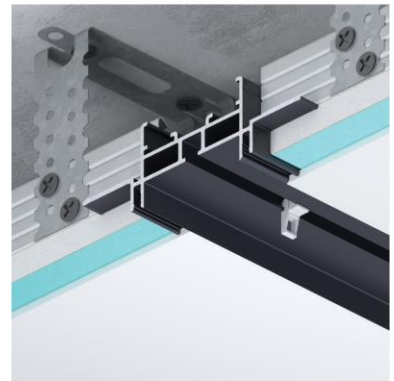

F2.CR1150B — painted in Black*
(RAL 9005 matte)

46 EUR