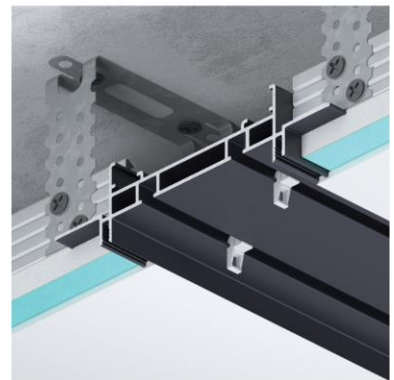

F2.CR1190B — painted in Black*
(RAL 9005 matte)

61 EUR

1. Cornice
2. Fastening
  of the suspension
  is straight
3. The wall
4. Profile for plasterboard
5. GKL
6. Putty
7. U-shaped suspension
8. Profile