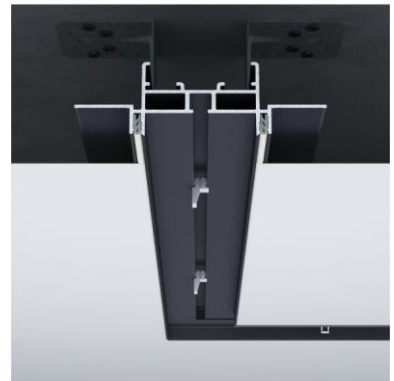

F2.CR1150B — painted in Black' (RAL 9005 matte)

46 EUR