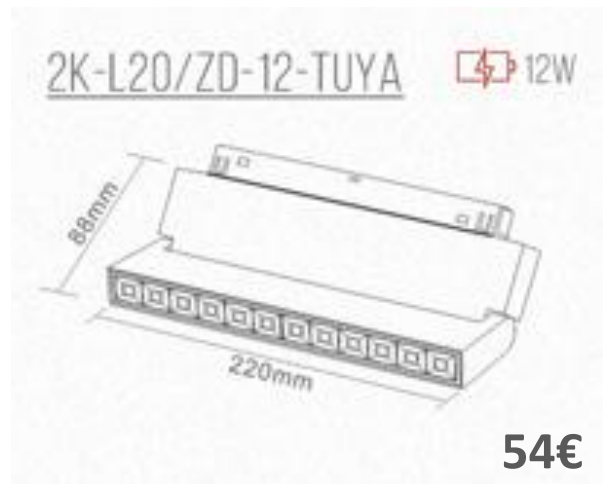

## Magnetic flood light

- Type: Linear Spotlight
- Application: Magnetic Track
- Mount Voltage: 48V
- Luminous Efficiency: 90 lm/W
- Color Temperature: CCT: 2700K – 6500K
- Color Rendering Index: CRI  $\geq$  90, R9  $\geq$  60
- Available Colors: White, Black
- Power: 12W (Spotlight Length 300 mm) DIMM  
18W (Spotlight Length 600 mm) DIMM  
36W (Spotlight Length 900 mm) DIMM

## Magnetic grille light

- Type: Grille light
- Application: Magnetic Track
- Mount Voltage: 48V
- Luminous Efficiency: 90 lm/W
- Color Temperature: CCT: 2700K – 6500K
- Color Rendering Index: CRI  $\geq$  90, R9  $\geq$  60
- Available Colors: White, Black
- Power: 12W (reflector length 220 mm) DIMM  
18W (reflector length 330 mm) DIMM

Magnetic grille light

- Type: Grille light
- Application: Magnetic Track
- Mount Voltage: 48V
- Luminous Efficiency: 90 lm/W
- Color Temperature: CCT: 2700K – 6500K
- Color Rendering Index: CRI  $\geq$  90, R9  $\geq$  60
- Available Colors: White, Black
- Power: 12W (reflector length 220 mm) DIMM

## Magnetic grille light

- Type: Grille light
- Application: Magnetic Track
- Mount Voltage: 48V
- Luminous Efficiency: 90 lm/W
- Color Temperature: CCT: 2700K – 6500K
- Color Rendering Index: CRI  $\geq$  90, R9  $\geq$  60
- Available Colors: White, Black
- Power: 12W (reflector length 220 mm) DIMM