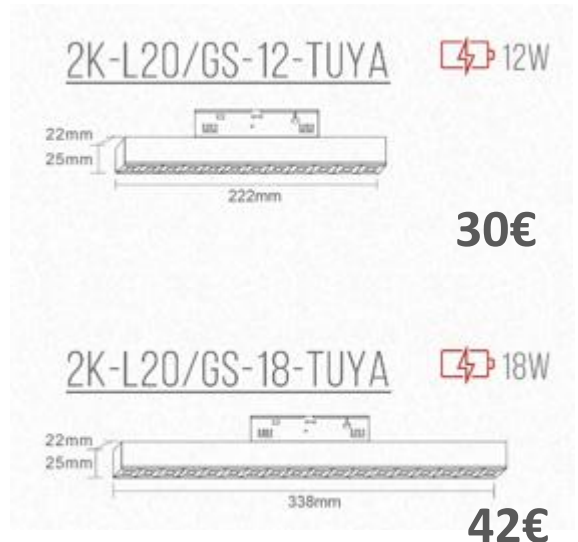

## Magnetic flood light

- Type: Linear Spotlight
- Application: Magnetic Track
- Mount Voltage: 48V
- Luminous Efficiency: 90 lm/W
- Color Temperature: CCT: 2700K – 6500K
- Color Rendering Index: CRI  $\geq$  90, R9  $\geq$  60
- Available Colors: White, Black
- Power: 12W (Spotlight Length 300 mm) DIMM  
18W (Spotlight Length 600 mm) DIMM  
36W (Spotlight Length 900 mm) DIMM

## Magnetic grille light

- Type: Grille light
- Application: Magnetic Track
- Mount Voltage: 48V
- Luminous Efficiency: 90 lm/W
- Color Temperature: CCT: 2700K – 6500K
- Color Rendering Index: CRI  $\geq$  90, R9  $\geq$  60
- Available Colors: White, Black
- Power: 12W (reflector length 220 mm) DIMM  
18W (reflector length 330 mm) DIMM

Magnetic grille light

- Type: Grille light
- Application: Magnetic Track
- Mount Voltage: 48V
- Luminous Efficiency: 90 lm/W
- Color Temperature: CCT: 2700K – 6500K
- Color Rendering Index: CRI  $\geq$  90, R9  $\geq$  60
- Available Colors: White, Black
- Power: 12W (reflector length 220 mm) DIMM

## Magnetic grille light

- Type: Grille light
- Application: Magnetic Track
- Mount Voltage: 48V
- Luminous Efficiency: 90 lm/W
- Color Temperature: CCT: 2700K – 6500K
- Color Rendering Index: CRI  $\geq$  90, R9  $\geq$  60
- Available Colors: White, Black
- Power: 12W (reflector length 220 mm) DIMM