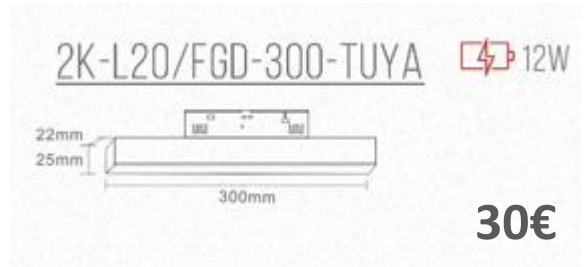

## Magnetic flood light

- Type: Linear Spotlight
- Application: Magnetic Track
- Mount Voltage: 48V
- Luminous Efficiency: 90 lm/W
- Color Temperature: CCT: 2700K – 6500K
- Color Rendering Index: CRI  $\geq$  90, R9  $\geq$  60
- Available Colors: White, Black
- Power: 12W (Spotlight Length 300 mm) DIMM  
18W (Spotlight Length 600 mm) DIMM  
36W (Spotlight Length 900 mm) DIMM

## Magnetic grille light

- Type: Grille light
- Application: Magnetic Track
- Mount Voltage: 48V
- Luminous Efficiency: 90 lm/W
- Color Temperature: CCT: 2700K – 6500K
- Color Rendering Index: CRI  $\geq$  90, R9  $\geq$  60
- Available Colors: White, Black
- Power: 12W (reflector length 220 mm) DIMM  
18W (reflector length 330 mm) DIMM

Magnetic grille light

- Type: Grille light
- Application: Magnetic Track
- Mount Voltage: 48V
- Luminous Efficiency: 90 lm/W
- Color Temperature: CCT: 2700K – 6500K
- Color Rendering Index: CRI  $\geq$  90, R9  $\geq$  60
- Available Colors: White, Black
- Power: 12W (reflector length 220 mm) DIMM

## Magnetic grille light

- Type: Grille light
- Application: Magnetic Track
- Mount Voltage: 48V
- Luminous Efficiency: 90 lm/W
- Color Temperature: CCT: 2700K – 6500K
- Color Rendering Index: CRI  $\geq$  90, R9  $\geq$  60
- Available Colors: White, Black
- Power: 12W (reflector length 220 mm) DIMM