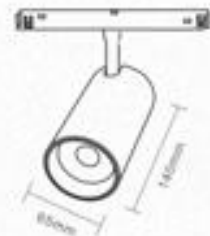

Magnetic grille light

- Type: Grille light
- Application: Magnetic Track
- Mount Voltage: 48V
- Luminous Efficiency: 90 lm/W
- Color Temperature: CCT: 2700K – 6500K
- Color Rendering Index: CRI  $\geq$  90, R9  $\geq$  60
- Available Colors: White, Black
- Power: 12W (reflector length 220 mm) DIMM

## Magnetic grille light

- Type: Grille light
- Application: Magnetic Track
- Mount Voltage: 48V
- Luminous Efficiency: 90 lm/W
- Color Temperature: CCT: 2700K – 6500K
- Color Rendering Index: CRI  $\geq$  90, R9  $\geq$  60
- Available Colors: White, Black
- Power: 12W (reflector length 220 mm) DIMM

## Magnetic Track light

2K-L20/G0-12

12W

42€

2K-L20/G0-20

20W

52€

- Type: Track light
- Application: Magnetic Track
- Mount Voltage: 48V
- Luminous Efficiency: 90 lm/W
- Color Temperature: CCT: 2700K – 6500K
- Color Rendering Index: CRI  $\geq$  90, R9  $\geq$  60
- Available Colors: White, Black
- Power: 12W DIMM  
20W DIMM