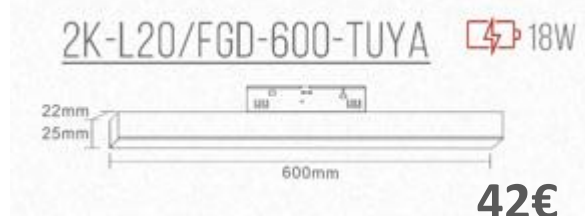

## Magnetic flood light

- Type: Linear Spotlight
- Application: Magnetic Track
- Mount Voltage: 48V
- Luminous Efficiency: 90 lm/W
- Color Temperature: CCT: 2700K – 6500K
- Color Rendering Index: CRI  $\geq$  90, R9  $\geq$  60
- Available Colors: White, Black
- Power: 12W (Spotlight Length 300 mm) DIMM  
18W (Spotlight Length 600 mm) DIMM  
36W (Spotlight Length 900 mm) DIMM

## Magnetic grille light

- Type: Grille light
- Application: Magnetic Track
- Mount Voltage: 48V
- Luminous Efficiency: 90 lm/W
- Color Temperature: CCT: 2700K – 6500K
- Color Rendering Index: CRI  $\geq$  90, R9  $\geq$  60
- Available Colors: White, Black
- Power: 12W (reflector length 220 mm) DIMM  
18W (reflector length 330 mm) DIMM

Magnetic grille light

- Type: Grille light
- Application: Magnetic Track
- Mount Voltage: 48V
- Luminous Efficiency: 90 lm/W
- Color Temperature: CCT: 2700K – 6500K
- Color Rendering Index: CRI  $\geq$  90, R9  $\geq$  60
- Available Colors: White, Black
- Power: 12W (reflector length 220 mm) DIMM

## Magnetic grille light

- Type: Grille light
- Application: Magnetic Track
- Mount Voltage: 48V
- Luminous Efficiency: 90 lm/W
- Color Temperature: CCT: 2700K – 6500K
- Color Rendering Index: CRI  $\geq$  90, R9  $\geq$  60
- Available Colors: White, Black
- Power: 12W (reflector length 220 mm) DIMM