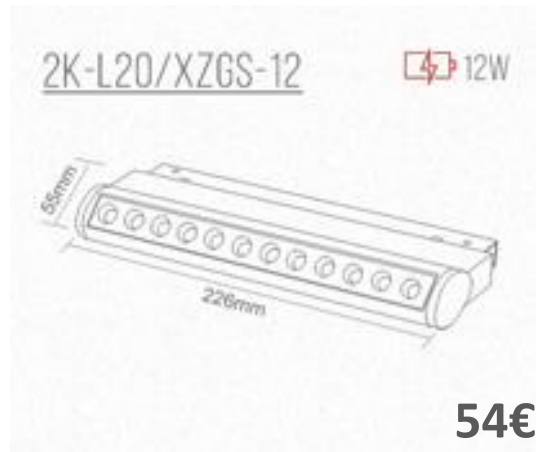

## Magnetic flood light

- Type: Linear Spotlight
- Application: Magnetic Track
- Mount Voltage: 48V
- Luminous Efficiency: 90 lm/W
- Color Temperature: CCT: 2700K – 6500K
- Color Rendering Index: CRI  $\geq$  90, R9  $\geq$  60
- Available Colors: White, Black
- Power: 12W (Spotlight Length 300 mm) DIMM  
18W (Spotlight Length 600 mm) DIMM  
36W (Spotlight Length 900 mm) DIMM

## Magnetic grille light

- Type: Grille light
- Application: Magnetic Track
- Mount Voltage: 48V
- Luminous Efficiency: 90 lm/W
- Color Temperature: CCT: 2700K – 6500K
- Color Rendering Index: CRI  $\geq$  90, R9  $\geq$  60
- Available Colors: White, Black
- Power: 12W (reflector length 220 mm) DIMM  
18W (reflector length 330 mm) DIMM

Magnetic grille light

- Type: Grille light
- Application: Magnetic Track
- Mount Voltage: 48V
- Luminous Efficiency: 90 lm/W
- Color Temperature: CCT: 2700K – 6500K
- Color Rendering Index: CRI  $\geq$  90, R9  $\geq$  60
- Available Colors: White, Black
- Power: 12W (reflector length 220 mm) DIMM

## Magnetic grille light

- Type: Grille light
- Application: Magnetic Track
- Mount Voltage: 48V
- Luminous Efficiency: 90 lm/W
- Color Temperature: CCT: 2700K – 6500K
- Color Rendering Index: CRI  $\geq$  90, R9  $\geq$  60
- Available Colors: White, Black
- Power: 12W (reflector length 220 mm) DIMM